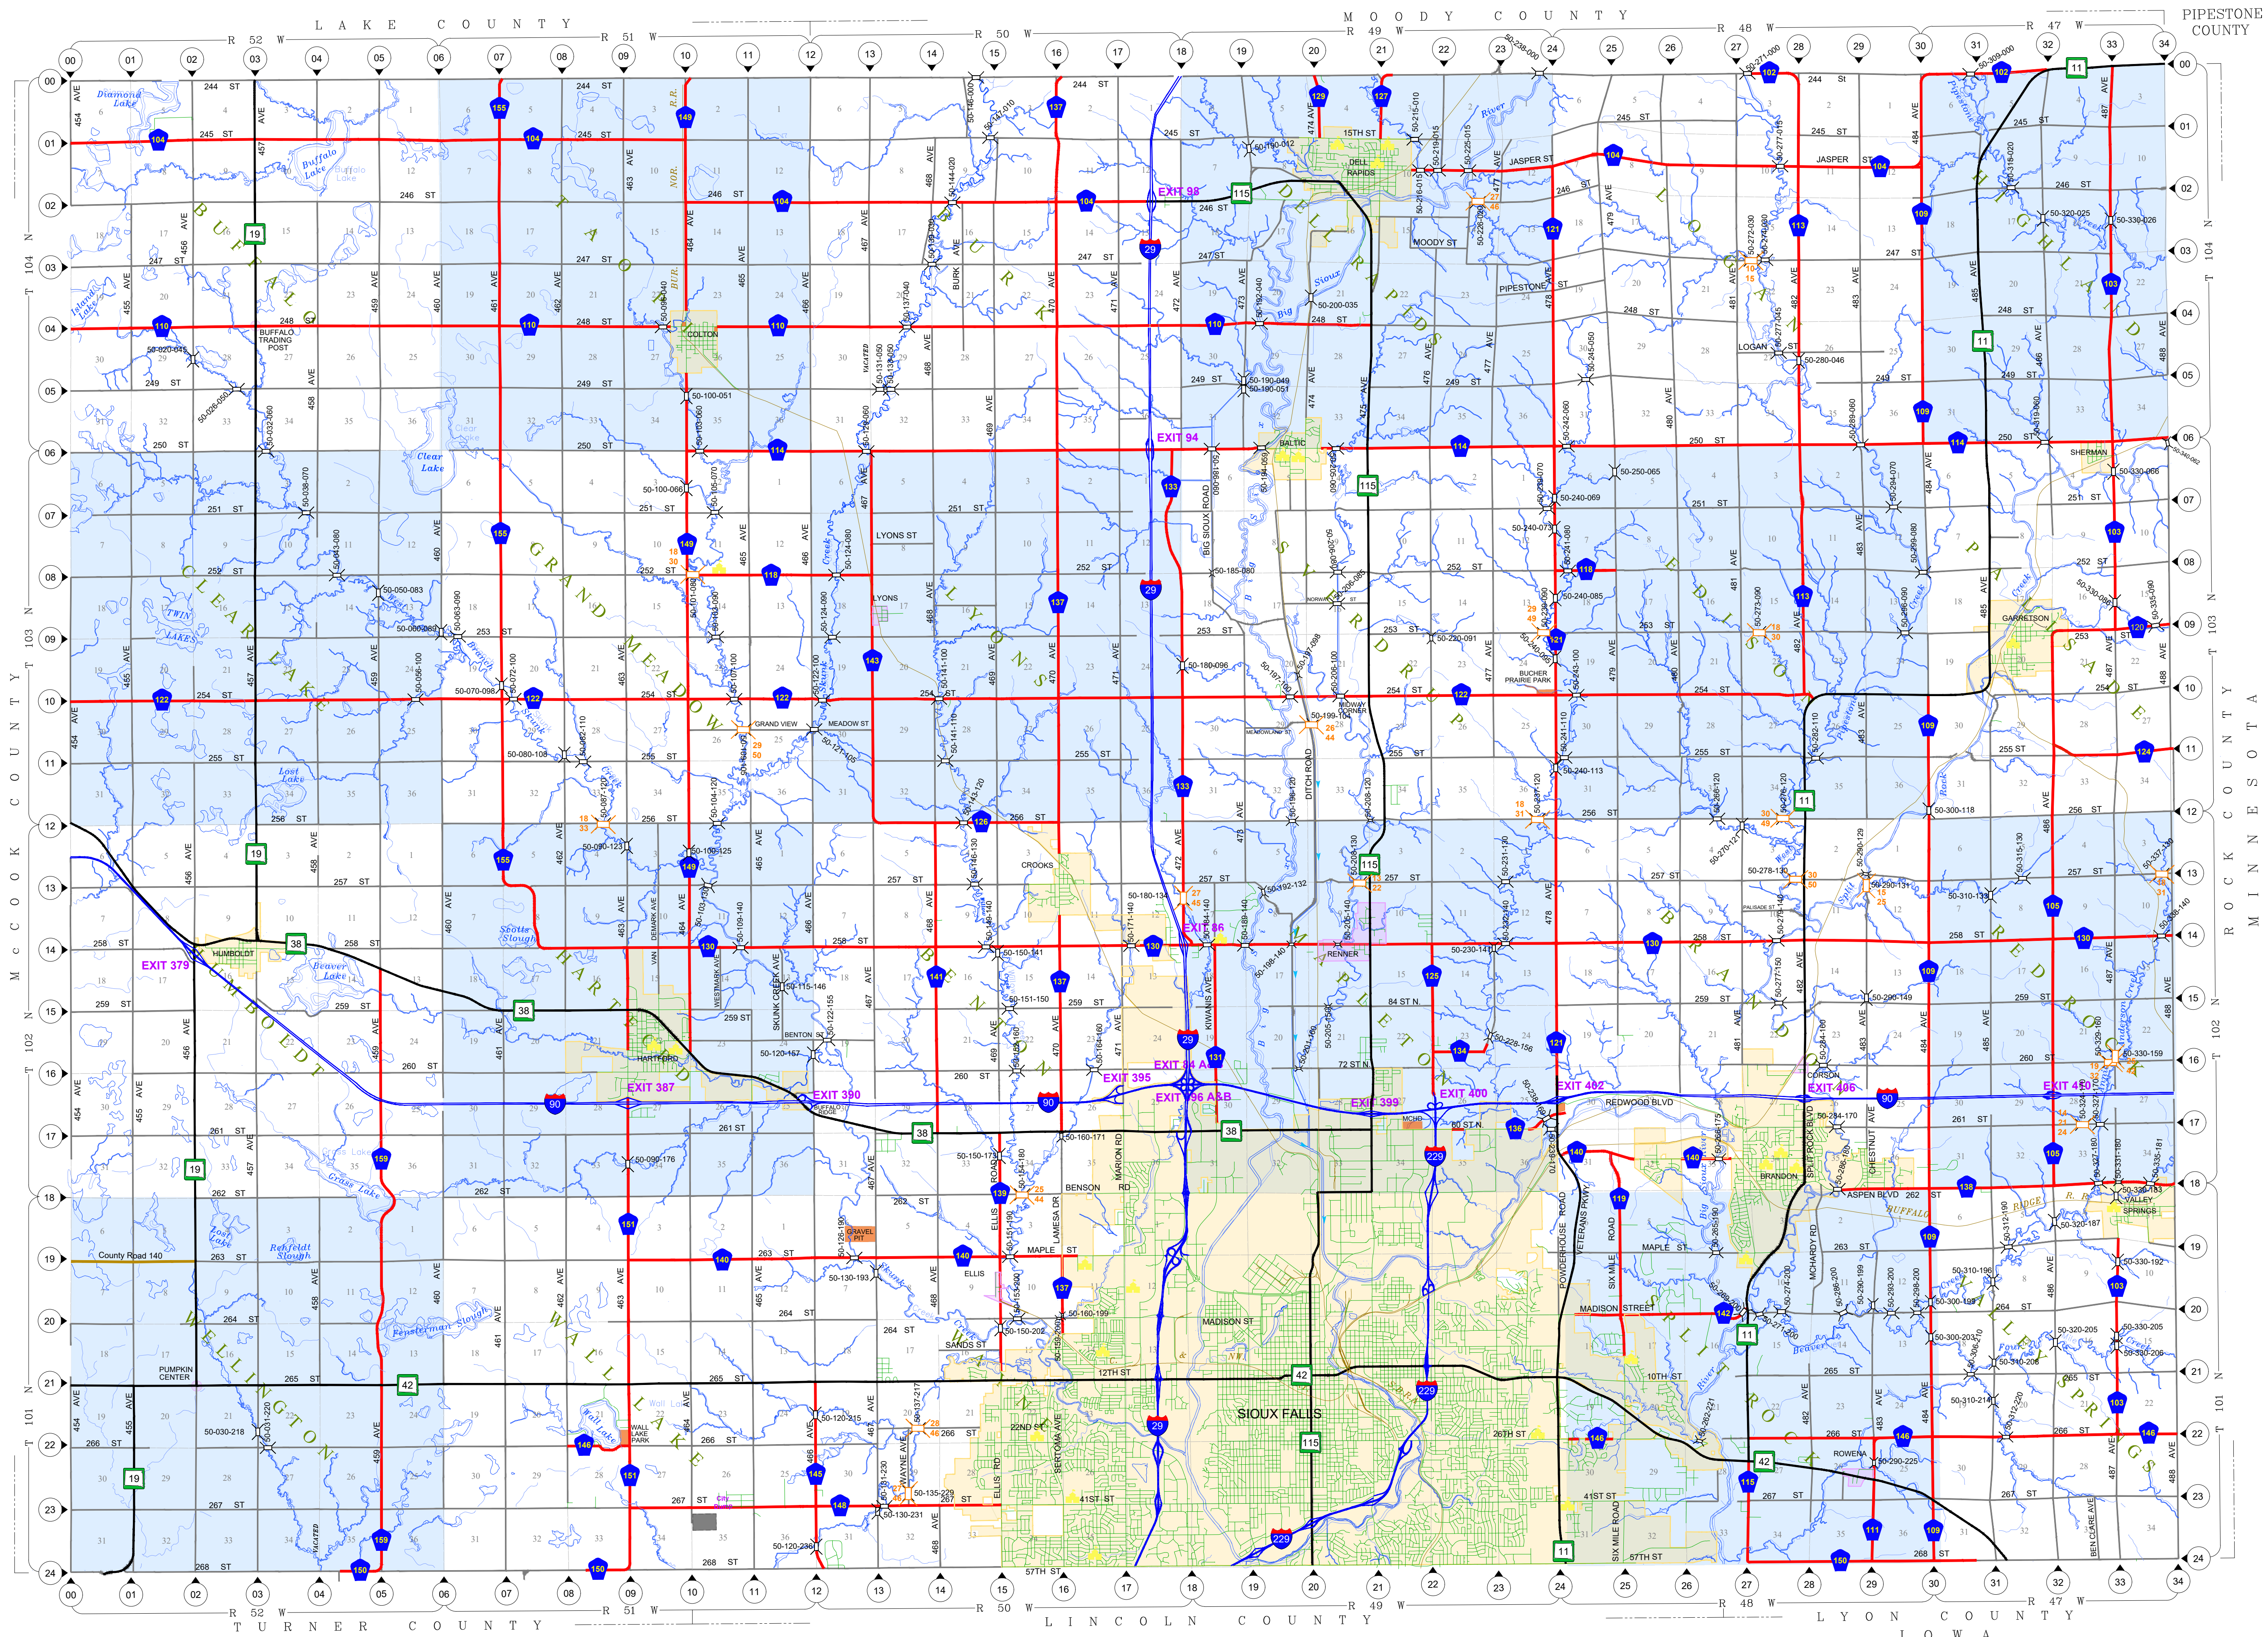

MINNEHAHA COUNTY HIGHWAY DEPARTMENT

GENERAL HIGHWAY MAP (01-23-2023)

LEGEND	
	COUNTY ROADS
	TOWNSHIP ROADS
	STATE ROADS
	INTERSTATE
	BRIDGE/CULVERT
	RAILROADS
	CREEKS
	RIVERS
	POSTED BRIDGES